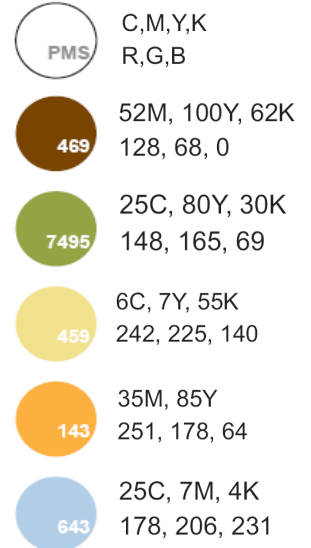

COLOR PALETTE

>Primary Colors

PMS = 541
CMYK = 100C, 57M, 38K
RGB = 0, 70, 127

PMS = Cool Gray 9
CMYK = 51K
RGB = 145, 145, 149

>Secondary Colors

C,M,Y,K
R,G,B

52M, 100Y, 62K
128, 68, 0

25C, 80Y, 30K
148, 165, 69

6C, 7Y, 55K
242, 225, 140

35M, 85Y
251, 178, 64

25C, 7M, 4K
178, 206, 231

LOGO REPRODUCTION

SAMPLE LAYOUTS

FONT USAGE

>Headers, Titles

Arial
Arial Italic
Arial Bold
Arial Italic Bold